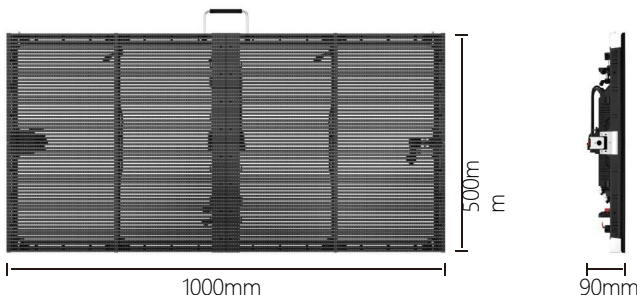

Rental cabinet without curved lock