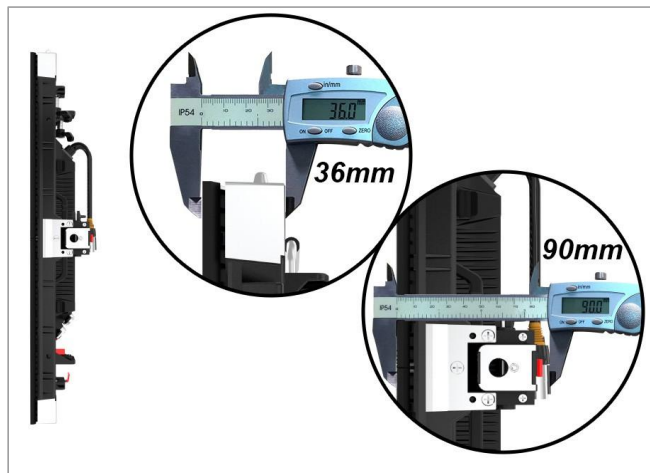

Super slim cabinet