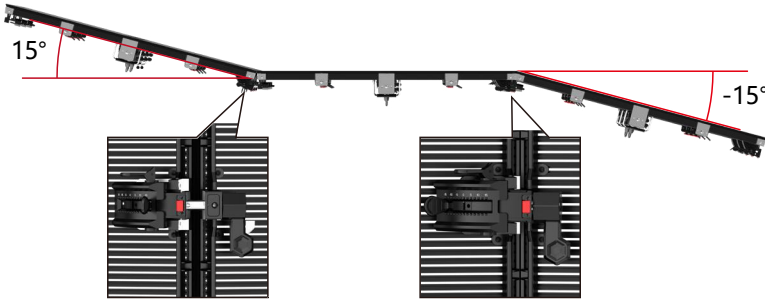

## 15° angle-cut arc lock cabinet combination method

The lock can be adjusted according to the scale, achieve 15° internal arc of adjacent cabinets

The lock can be adjusted according to the scale achieve -15° external arc of adjacent cabinets