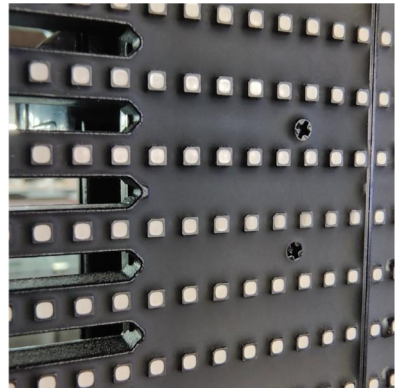

## Product Introduction:

Outdoor rental transparent screen is a highly portable and easy-to-assemble product designed for outdoor rental use, the whole design follows real EMC standard with 10 layers PCB board, IP65 both front and rear, high refresh rate, with CNC high precision machined and private mold die-casting cabinet, high transparency has pretty low wind resistance when used for outdoor stages or events etc. It is an ideal choice for a variety of applications and make your stage more innovative and attractive!

# Product Introduction:

- 1 Handle
- 2 Positioning pin
- 3 Connection lock
- 4 Power box
- 5 Power cord plug
- 6 Signal line plug
- 7 Cabinet handle
- 8 Arc lock
- 9 Fast Lock
- 10 Power socket
- 11 Signal socket
- 12 Waterproof plug

Power & signal sync

Quick lock connection

Air socket

Power box quick lock

Status Indicator & test button

Glue waterproof screen module