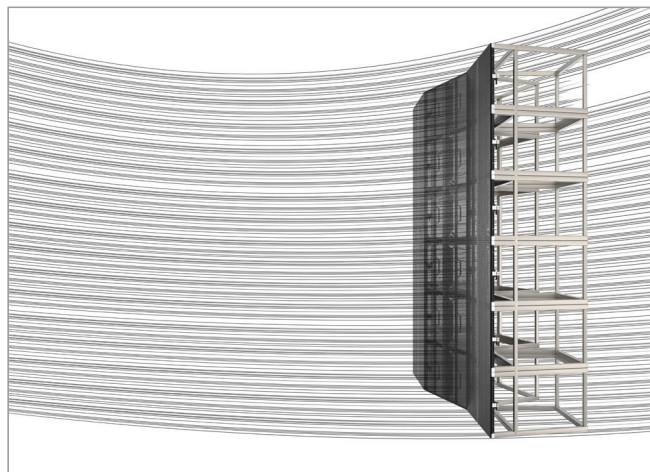

Less wind resistance and safer