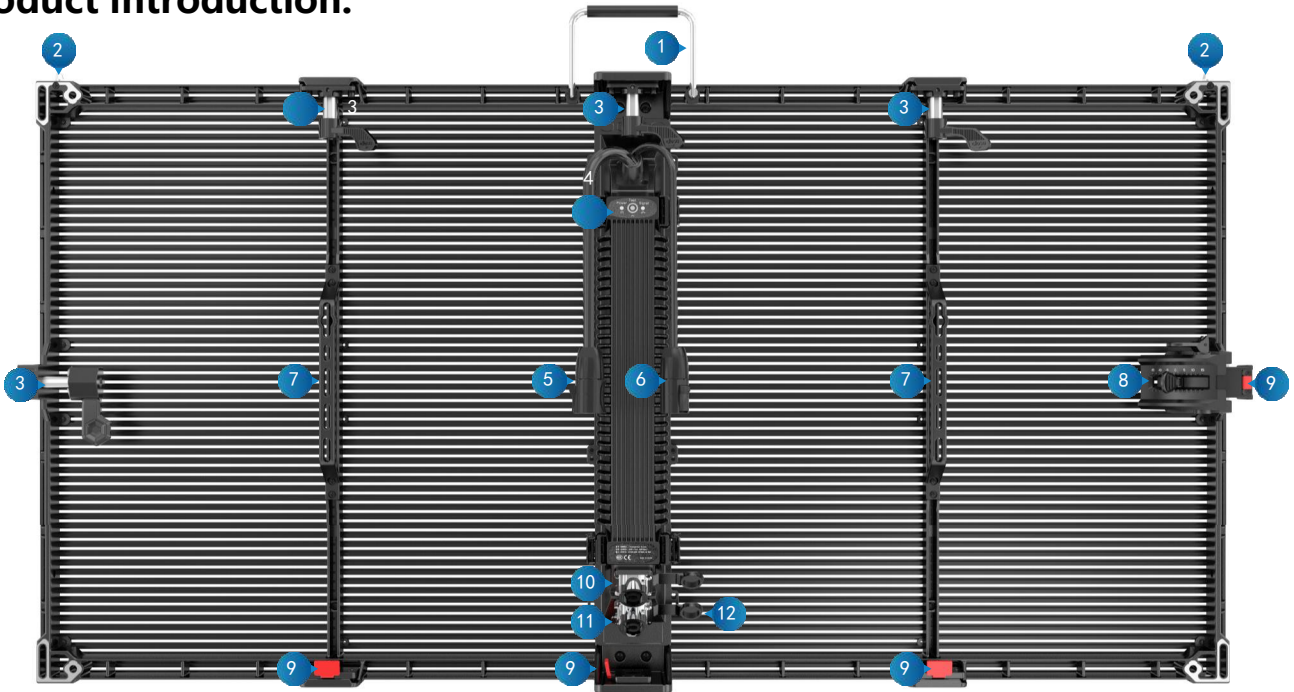

Product Introduction:

- 1 Handle
- 2 Positioning pin
- 3 Connection lock
- 4 Power box
- 5 Power cord plug
- 6 Signal line plug
- 7 Cabinet handle
- 8 Arc lock
- 9 Fast Lock
- 10 Power socket
- 11 Signal socket
- 12 Waterproof plug