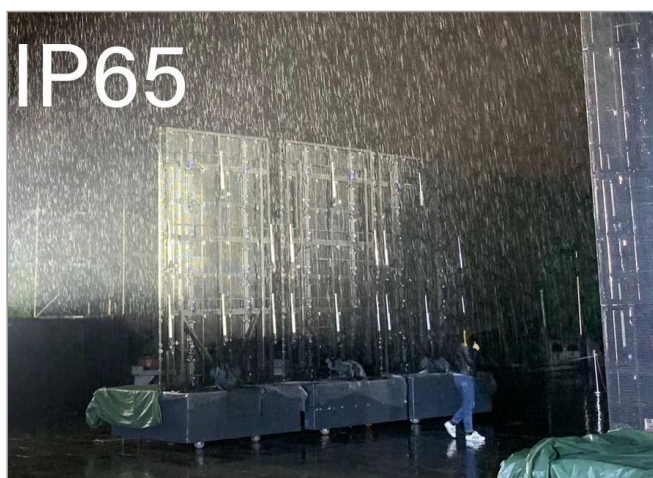

IP65 waterproof, no fear of weather changes