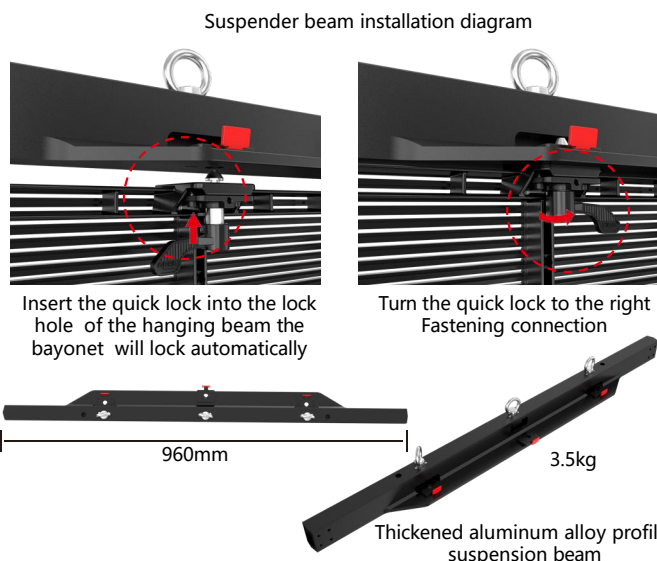

## Product Features:

Suspended beam installation  
(Maximum height 10m)

Hoist the screen on the truss  
with sling straps

Stacking installation  
(Maximum height 10m)

The cabinet are stacked on the floor.  
The viewing angles of the screen can  
be freely combined as needed