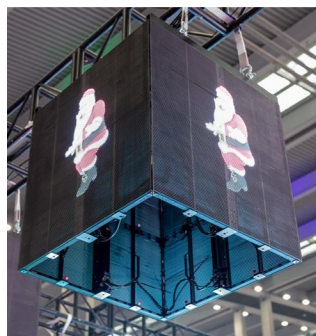

Hoist the screen on the truss
with sling straps