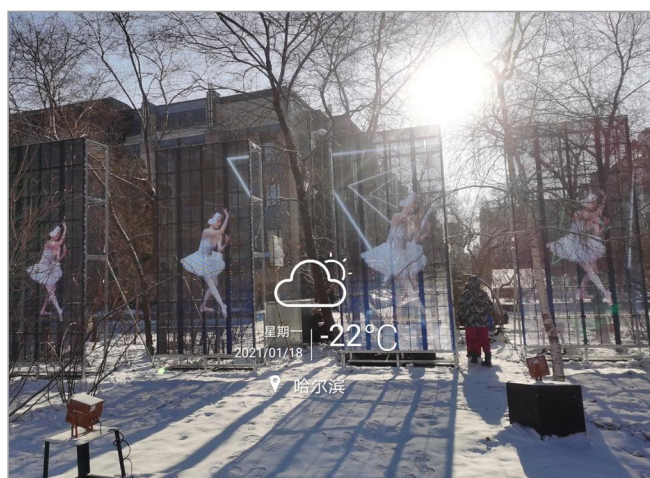

High and low temperature resistance