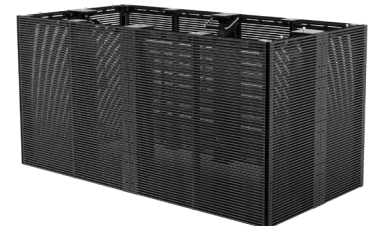

Combined into square column screen