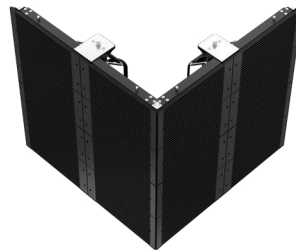

Combined into a 90° right-angled screen