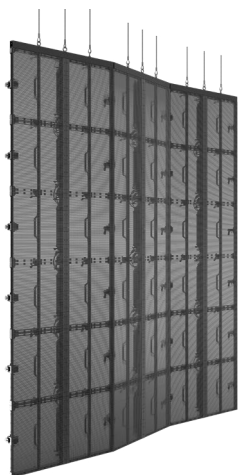

Outdoor rental transparent screen

Product Features:

Suspended beam installation
(Maximum height 10m)