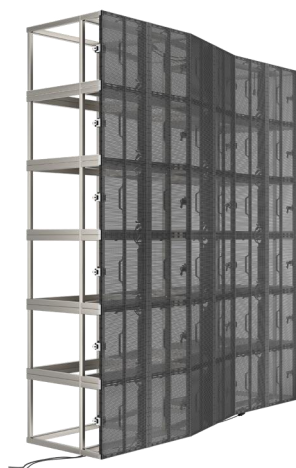

## Product Features:

Suspended beam installation  
(Maximum height 10m)

Hoist the screen on the truss  
with sling straps

Stacking installation  
(Maximum height 10m)

The cabinet are stacked on the floor.  
The viewing angles of the screen can  
be freely combined as needed