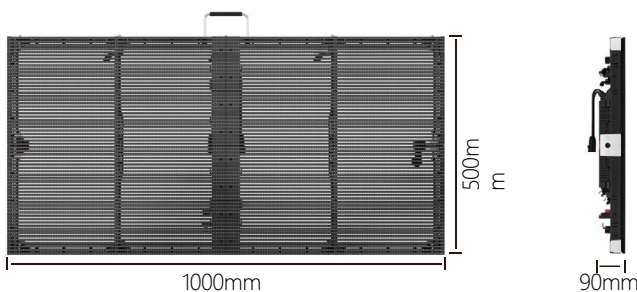

## Product Type:

15° Angle Arc Lock Rental Cabinet

Rental cabinet without curved lock

10° Angle Arc Lock Rental Cabinet