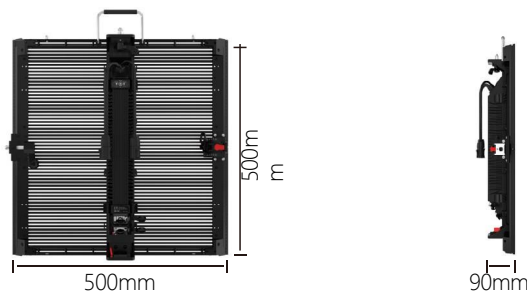

## Product Type:

15° Angle Arc Lock Rental Cabinet

Rental cabinet without curved lock

10° Angle Arc Lock Rental Cabinet