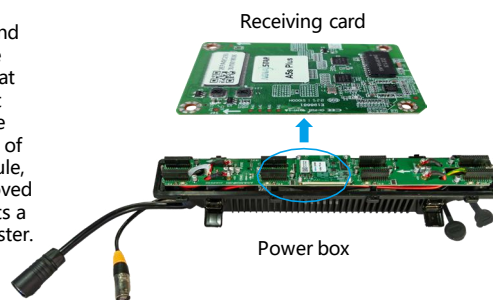

Maintenance methods include front and rear maintenance. Rear maintenance requires a space behind the screen that can accommodate people. The front maintenance method means that the screws can be removed from the front of the screen to remove the display module, and the cabinet power box can be removed from the front. The core module adopts a plug-in design, making maintenance faster.