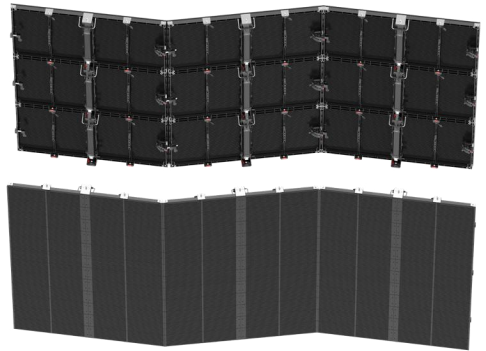

Cabinet with curved locking angle of 15°, can be customized according to needs combined to form a curved screen with a wider viewing angle