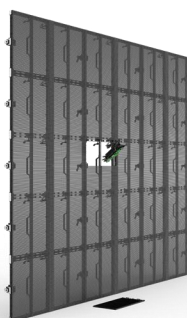

Easy Maintenance