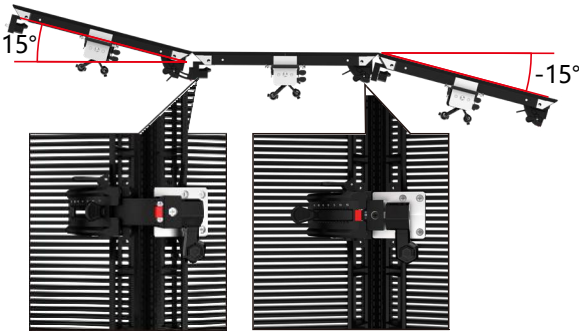

Combined into a 90° right-angled screen

10° angle-cut arc lock cabinet combination method

45° angle cut on the cabinet