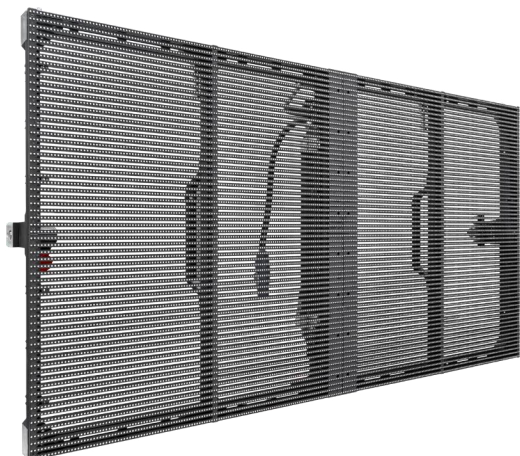

## Product Introduction:

Outdoor rental transparent screen is a highly portable and easy-to-assemble product designed for outdoor rental use, the whole design follows real EMC standard with 10 layers PCB board, IP65 both front and rear, high refresh rate, with CNC high precision machined and private mold die-casting cabinet, high transparency has pretty low wind resistance when used for outdoor stages or events etc. It is an ideal choice for a variety of applications and make your stage more innovative and attractive!