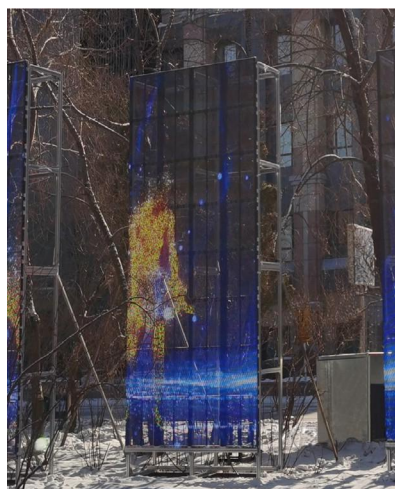

The cabinet are stacked on the floor.
The viewing angles of the screen can
be freely combined as needed